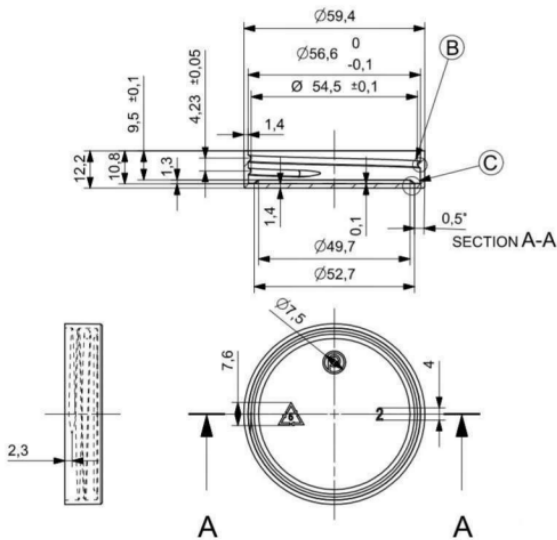

58mm PP Lid

General info

Item no. (SKU):	
Finish:	Smooth
Liner:	IHS/PS/EPE
Thread:	58/400
Dosage:	N/A
Hole Size:	N/A
Material:	PP
Colour:	Silver
Print Areas:	N/A
Country of Origin:	Lithuania

Packaging Info

Packed in Boxes

Box Dimensions (mm):	594 x 394 x 448
Quantity per box (pcs):	1700
Boxes per pallet (pcs):	34000
Quantity per pallet (pcs):	20
Net weight (kg):	204
Gross weight (kg):	232
Pallet height (mm):	2400